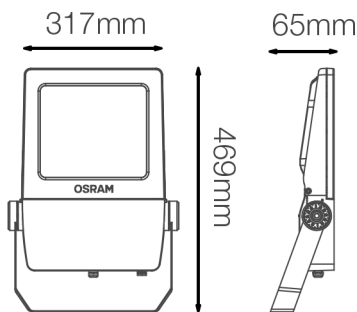

SIMPLITZ® Flood Light Finesse

Dimensions

70W/100W/150W