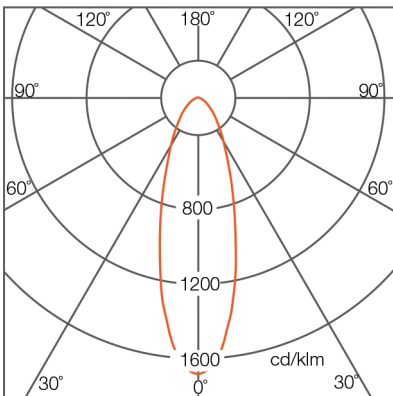

MB (30°C)

	Center Beam Lux/klm	Beam Width
1.0m	1750	0.57m
2.0m	438	1.13m
3.0m	194	1.70m
4.0m	109	2.26m
5.0m	70	2.83m
6.0m	49	3.40m

For feet multiply by 3.28
● Horiz. Spread: 31.6°
For fc divide by 10.7