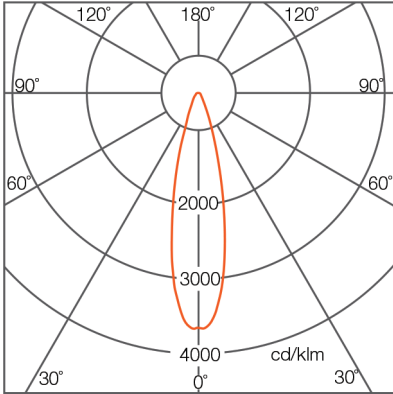

SIMPLITZ® Flood Light Finesse

Photometrics

NB (20°C)

Illuminance at Distance

	Center Beam Lux/klm	Beam Width
1.0m	3513	0.44m
2.0m	878	0.88m
3.0m	390	1.32m
4.0m	220	1.76m
5.0m	141	2.20m
6.0m	98	2.64m

For feet multiply by 3.28
● Horiz. Spread: 24.8°
For fc divide by 10.7