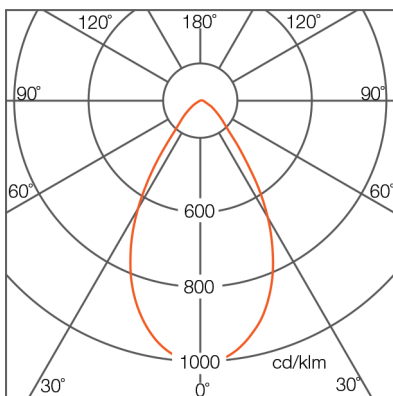

## Photometrics

## Illuminance at Distance

	Center Beam Lux/klm	Beam Width
1.0m	3513	0.44m
2.0m	878	0.88m
3.0m	390	1.32m
4.0m	220	1.76m
5.0m	141	2.20m
6.0m	98	2.64m

For feet multiply by 3.28  
 ● Horiz. Spread: 24.8°  
 For fc divide by 10.7

### MB (30°C)

	Center Beam Lux/klm	Beam Width
1.0m	1750	0.57m
2.0m	438	1.13m
3.0m	194	1.70m
4.0m	109	2.26m
5.0m	70	2.83m
6.0m	49	3.40m

For feet multiply by 3.28  
 ● Horiz. Spread: 31.6°  
 For fc divide by 10.7

### UWB (60°C)

	Center Beam Lux/klm	Beam Width
1.0m	1001	1.14m
2.0m	250	2.28m
3.0m	111	3.42m
4.0m	63	4.56m
5.0m	40	5.70m
6.0m	28	6.84m

For feet multiply by 3.28  
 ● Horiz. Spread: 59.4°  
 For fc divide by 10.7