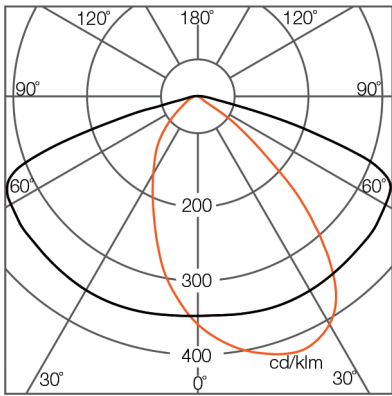

SMB (150°x170°)