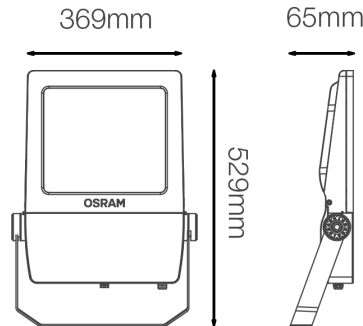

SIMPLITZ® Flood Light Finesse

Dimensions

70W/100W/150W

200W

240/300W

Product Overview