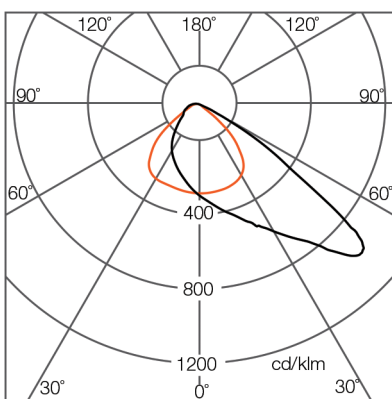

ASW (80°x40°)

Due to the manufacturing processes of LED, the polar candela distribution and distance luminaries onreflect statistical figures and do not necessarily correspond to the actual parameters of individual product that may differ from the typical values.

©2023 Traxon Technologies. All right reserved. V1.0 01/24- Official authorised licensee of the OSRAM trademark.
Specifications are subject to change without notice. Errors and omission excepted, always make sure to use the most recent release.