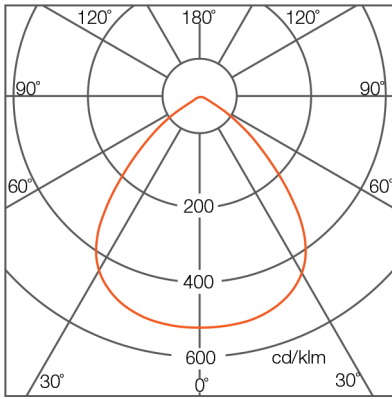

SIMPLITZ® Flood Light Finesse

Photometrics

EWB (90°C)

Illuminance at Distance

	Center Beam Lux/klm	Beam Width
1.0m	524	1.96m
2.0m	131	3.92m
3.0m	58	5.88m
4.0m	33	7.83m
5.0m	21	9.79m
6.0m	15	11.75m

For feet multiply by 3.28
Horiz. Spread: 88.8°
For fc divide by 10.7